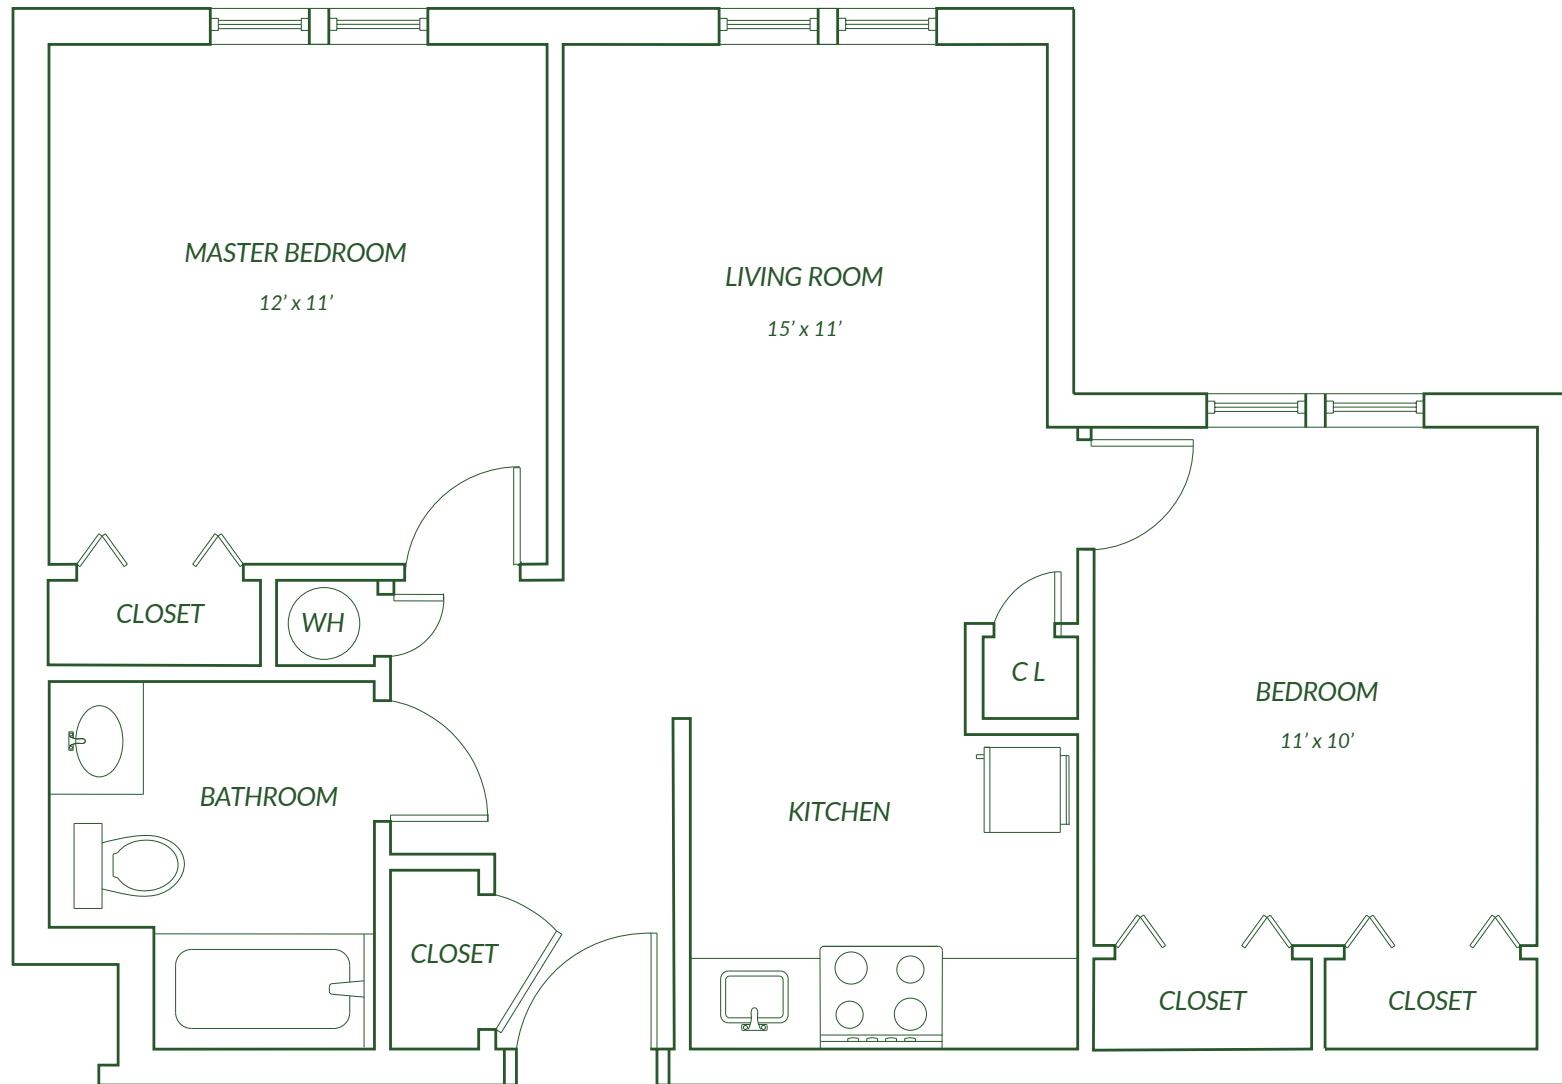

# THE DOGWOOD

1 bedroom • 1 bath • 520 square feet

# THE HOLLY

2 bedrooms • 1 bath • 690 square feet

# THE MAGNOLIA

2 bedrooms • 1 bath • 780 square feet

# THE PINE

3 bedrooms • 2 baths • 1,210 square feet