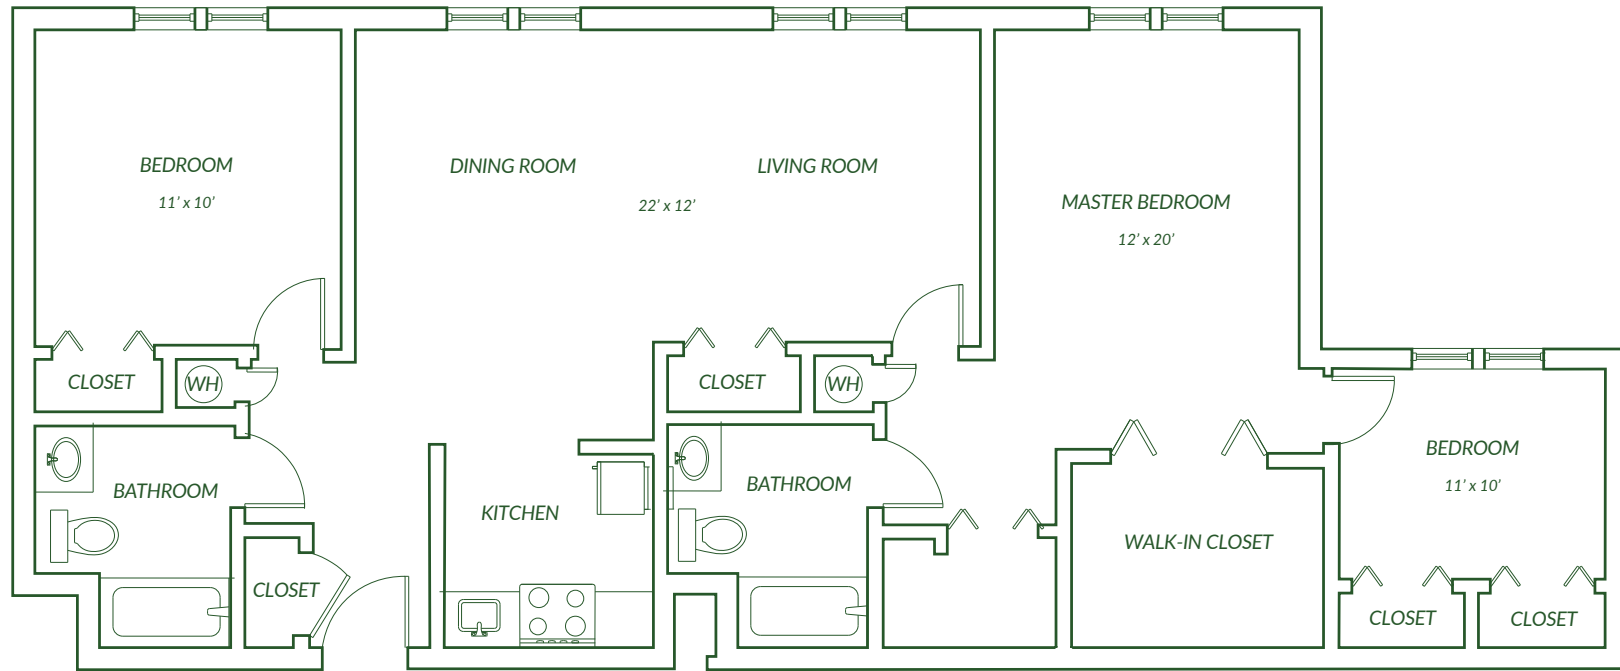

# THE OAK II

1 bedroom • 2 baths • 1 study • 1,040 square feet

# THE PEACH

1 bedroom · 1 bath · 690 square feet

# THE PINE

3 bedrooms • 2 baths • 1,210 square feet

# THE PINE II

3 bedrooms • 2 baths • 1,444 square feet