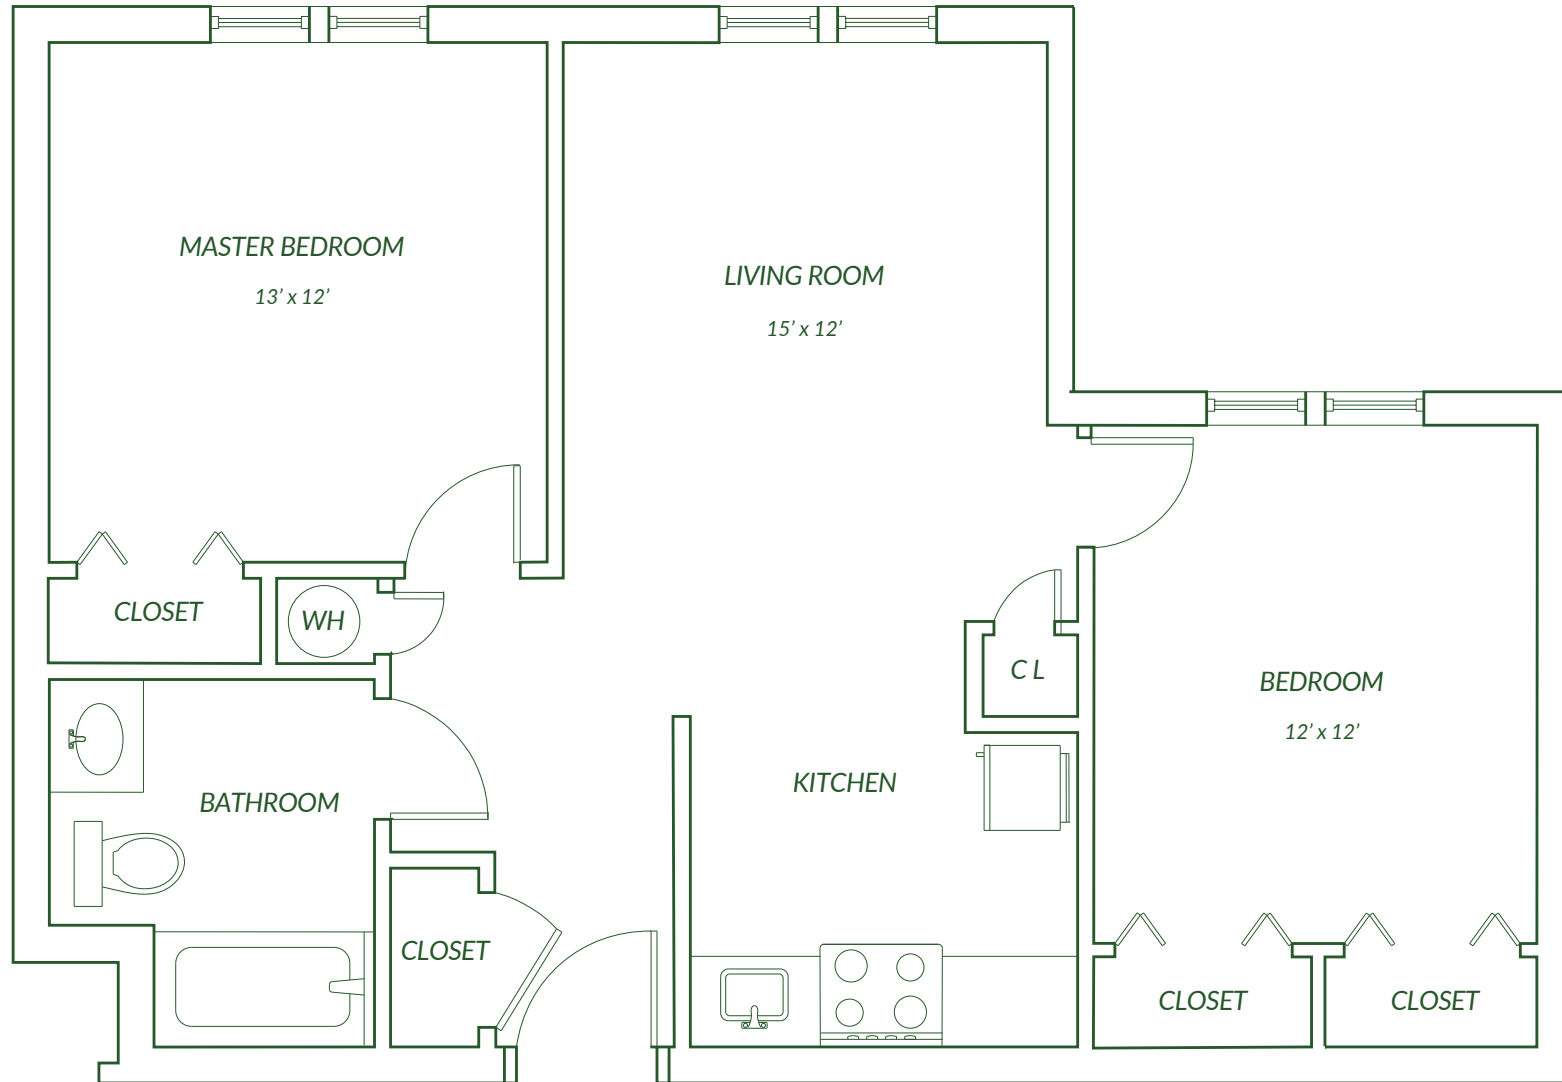

# THE DOGWOOD

1 bedroom • 1 bath • 520 square feet

# THE HOLLY

2 bedrooms • 1 bath • 690 square feet

# THE MAGNOLIA

2 bedrooms • 1 bath • 780 square feet

# THE PINE

3 bedrooms • 2 baths • 1,210 square feet