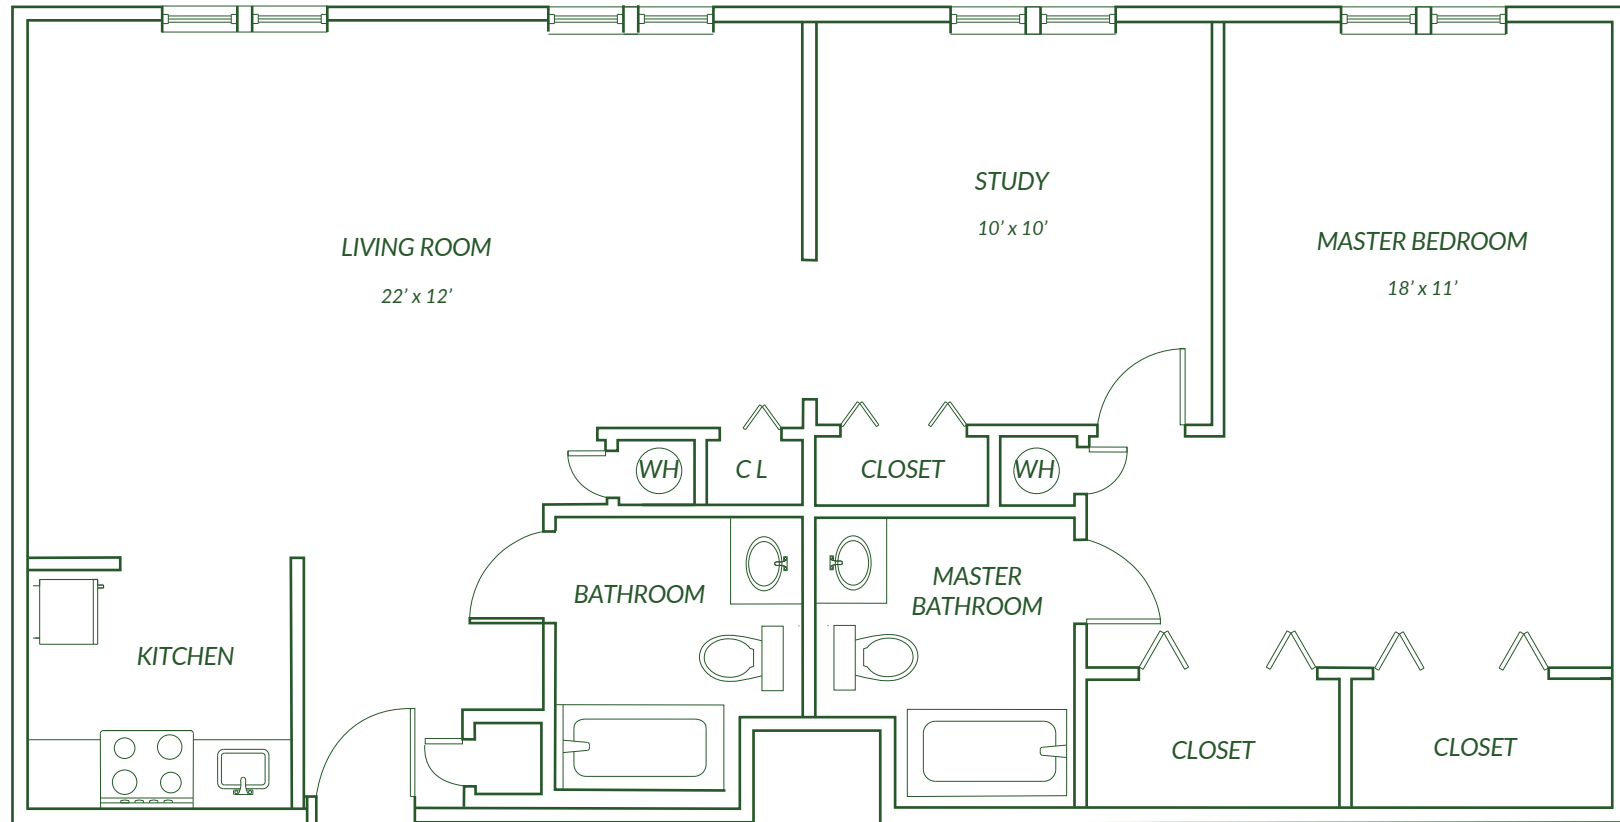

# THE HOLLY

2 bedrooms • 1 bath • 690 square feet

# THE MAGNOLIA

2 bedrooms • 1 bath • 780 square feet

# THE OAK

2 bedrooms • 2 baths • 1,040 square feet

# THE PEACH

1 bedroom · 1 bath · 690 square feet