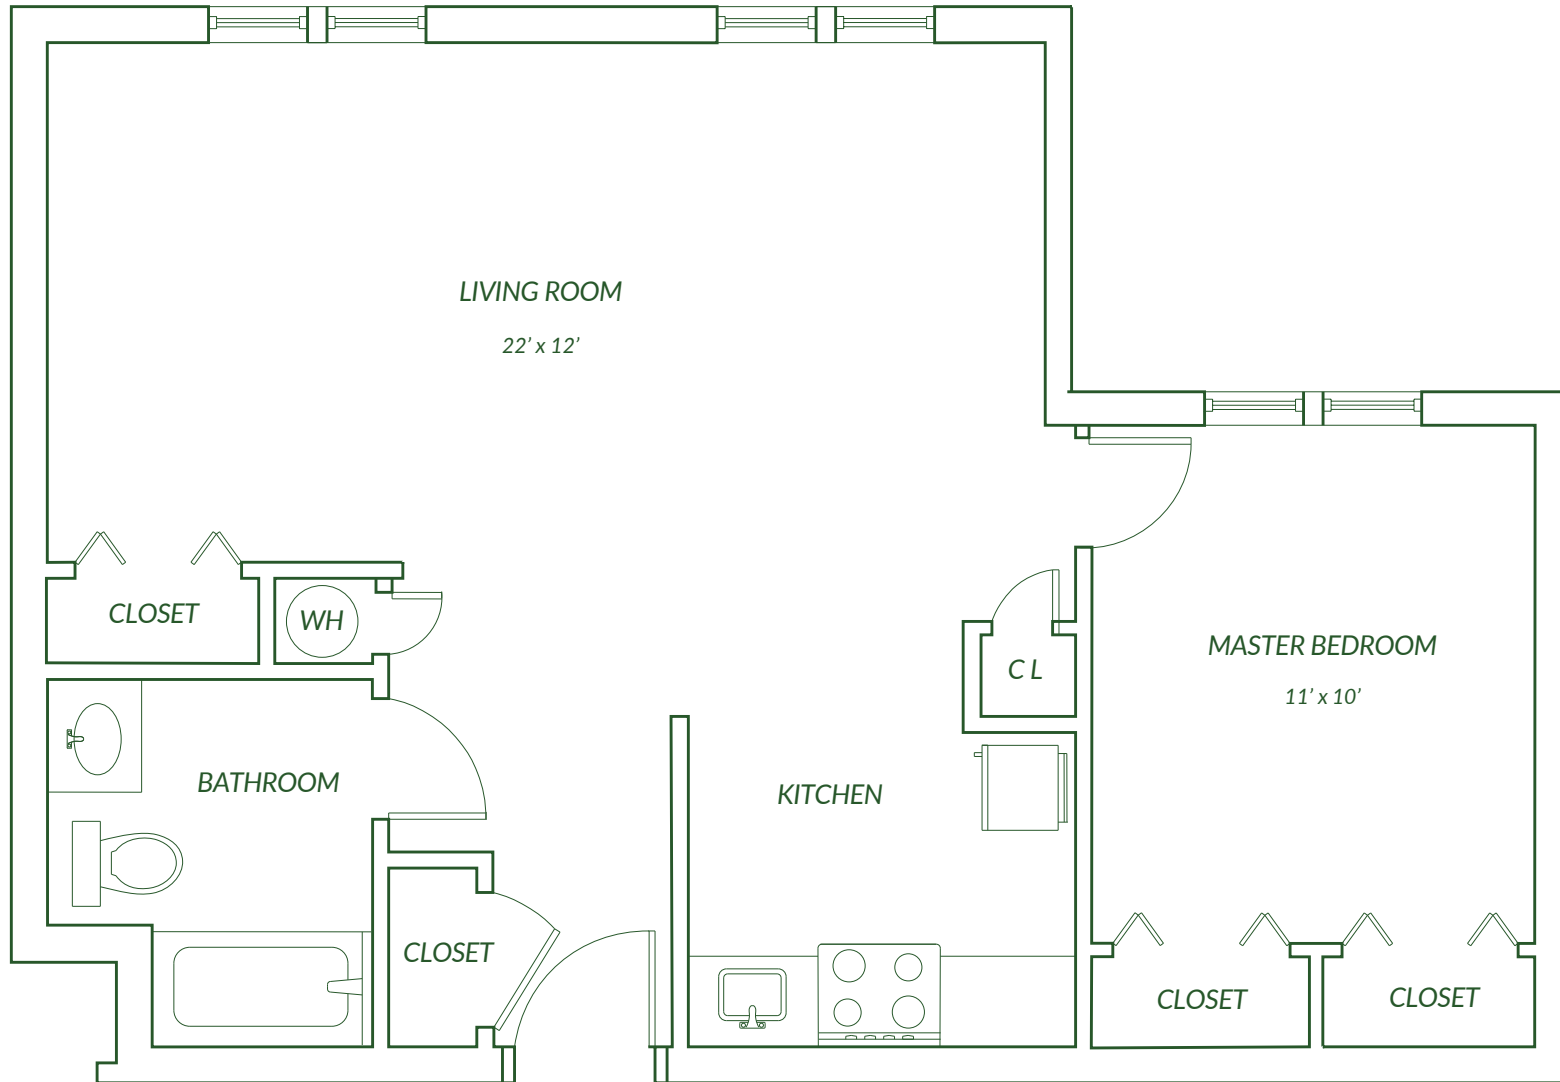

# THE OAK

2 bedrooms • 2 baths • 1,040 square feet

# THE OAK II

1 bedroom • 2 baths • 1 study • 1,040 square feet

# THE PEACH

1 bedroom · 1 bath · 690 square feet

# THE PINE

3 bedrooms • 2 baths • 1,210 square feet