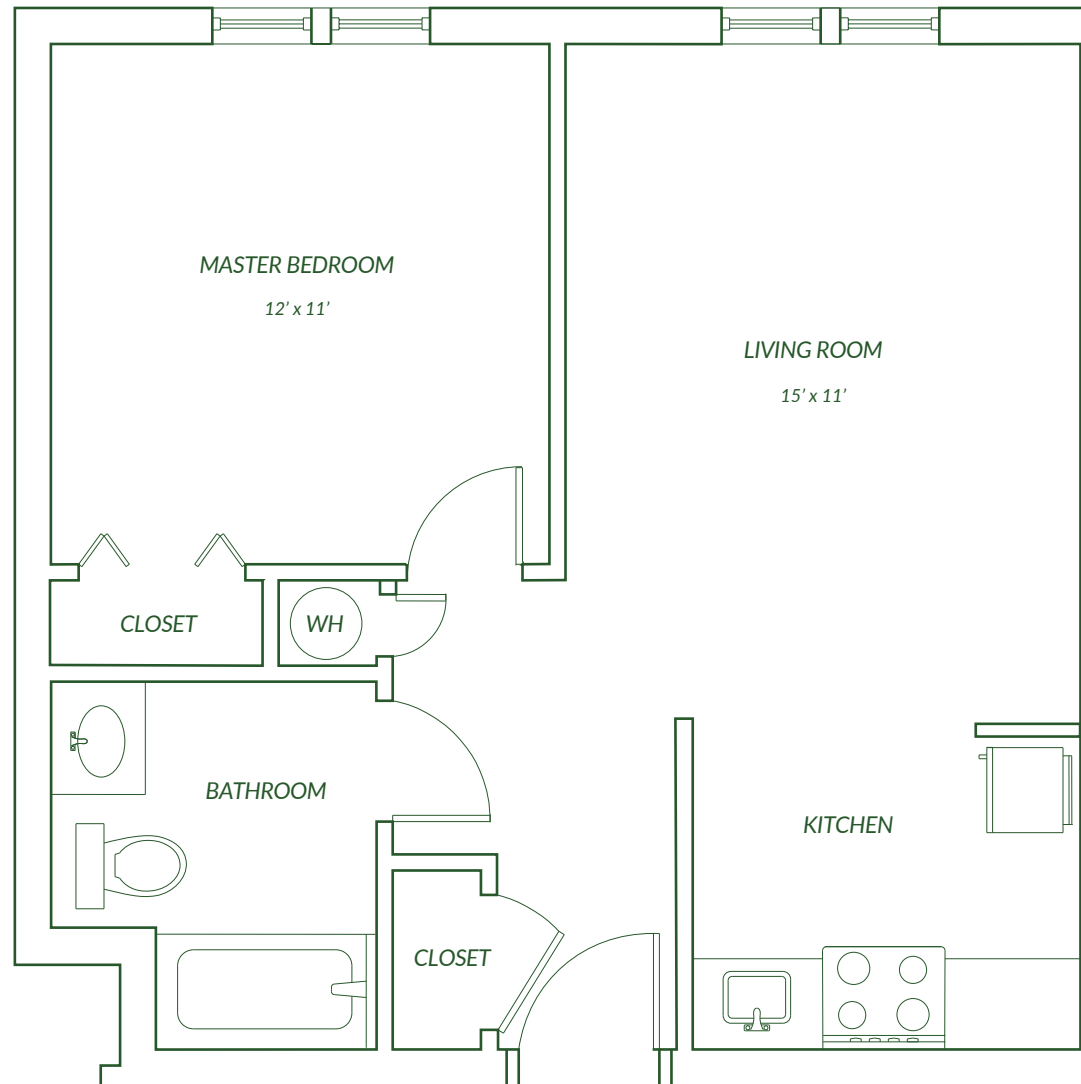

# THE DOGWOOD

1 bedroom • 1 bath • 520 square feet

# THE HOLLY

2 bedrooms • 1 bath • 690 square feet

# THE MAGNOLIA

2 bedrooms • 1 bath • 780 square feet

# THE PEACH

1 bedroom · 1 bath · 690 square feet