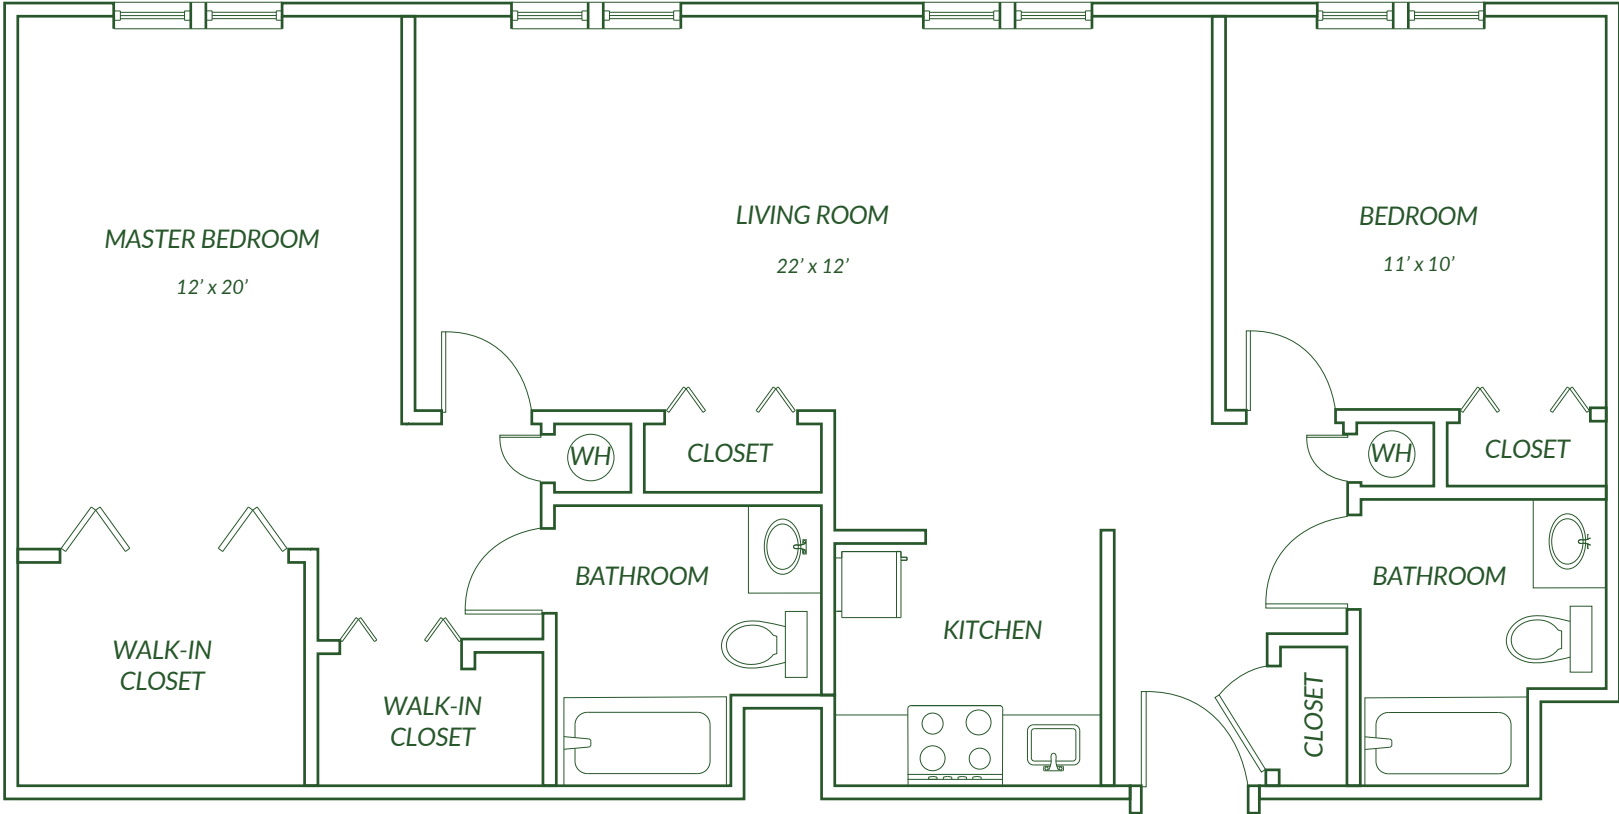

THE OAK

2 bedrooms • 2 baths • 1,040 square feet